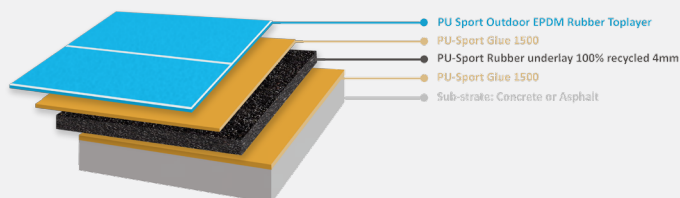

Rubber Sports Flooring

Width of top layer:	1,250 mm (±1.5%)	
Thickness of top layer:	4mm (±0.3 mm)	
Volumetric weight:	1.1 kg/m³	
Fire resistance:	Cfl-s1 (B1)	(DIN EN 13501-1)
Tensile strength:	0.7 N/mm²*	(EN 12230)
Elongation on break:	59 %*	(EN 12230)
Hardness:	60± 5 Shore A	(DIN 53505)
Temperature range:	-30°C to 80°C	(internal tested)
Wear resistance:	2.9 g*	(ISO 5470-1)
Coefficient of friction:	0.80 μ (DS)	(EN 13893)
Anti-slip property:	R 10	(DIN 51130)
Anti-slip properties:	C	(DIN 51097)
	(wet-loaded barefoot areas)	
Friction (dry/wet):	101 / 56*	(EN 13036-4)
Vertical deformation:	0.6 mm*	(EN 14809)
Force reduction:	20 %*	(EN 14808)
Ball rebound properties:	100 %*	(EN 14877)
ITF speed class test:	slow (1)	(according to ITF CS 01/02)
Colour fastness:	4*	(ISO 105-A02)
Water permeability:	Impermeable	(EN 14877)

(* Test results for an EPI Outdoor 4+4 mm (8 mm thicknes)

(* according to EN 14877)

EPI Rubber Sports Flooring build-up:

About EPI Sports

EPI Sports is a leading manufacturer of reliable, high-quality products for the construction of synthetic sports surfaces. EPI Sports floorings are developed and produced to meet the highest international standards. EPI Sports offers a complete range of sports and recreational flooring solutions. Our flooring systems are suitable for all in and outdoor conditions in all possible climates.

EPI Sports is part of the EPI Group

EPI Group is a leading manufacturer of complete synthetic flooring systems and various types of emission free polyurethane and epoxy primers, screeds, self leveling resins and topcoats. With more than two decades of experience EPI understands the need for customization in flooring solutions.

"Expertise, innovation and outstanding quality are key for repeating customers and satisfied professionals."