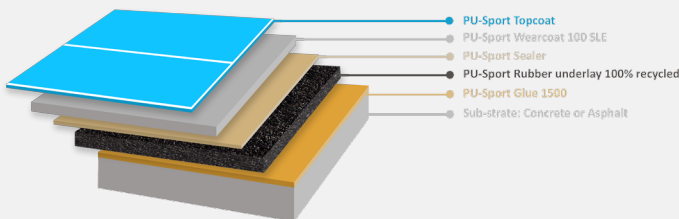

Athletic Tracks
Polyurethane Sports Flooring
 Acrylic Sports Flooring
 Rubber Sports Flooring
 Recreational Rubber flooring

Polyurethane Sports Flooring

EPI Polyurethane Sports Floorings are well known for top quality for all kind of different sports in all possible climates all over the globe. The high slip resistance and the excellent wear resistance make the PU Sport systems the right choice for many athletes. Due to the durability and elastic characteristics PU sport systems can be used for all kind of sports, but also for several non-sport events like exhibitions, exams and seminars. This makes PU Sport the true multipurpose choice.

Unique features:

- Seamless sports floorings
- Maximum slip resistance
- Excellent wear resistance
- Easy daily, periodic and long term maintenance
- Easily resurfacable when necessary
- Optimal ball bounce
- EN14904 and DIN 18032-2 certified
- Factory quality assurance according to ISO 9001
- Factory environmental care according to ISO 14001
- Wide range of standard colours and custom made colours on request

PU-SPORT

PU-SPORT build-up:

Property	BS EN 14904 requirement	Pass / fail
Friction	80 - 110	Pass
Shock absorption	25 - 75	Pass
Vertical deformation	< 5.0	Pass
Vertical ball behaviour	> 90	Pass
Resistance to rolling load	< 0.5 (no damage)	Pass
Resistance to wear	< 1.0	Pass
Specular gloss	lacquered < 45	Pass
Resistance to indentation	< 0.5	Pass
Resistance to impact	no cracking, splitting or permanent indentation	Pass

STANDARD COLOURS

RAL 1015
LIGHT IVORY

RAL 7030
STONE GREY

RAL 3009
OXIDE RED

RAL 5024
PASTEL BLUE

RAL 7035
LIGHT GREY

RAL 7000
SQUIRREL GREY

RAL 6021
PALE GREEN